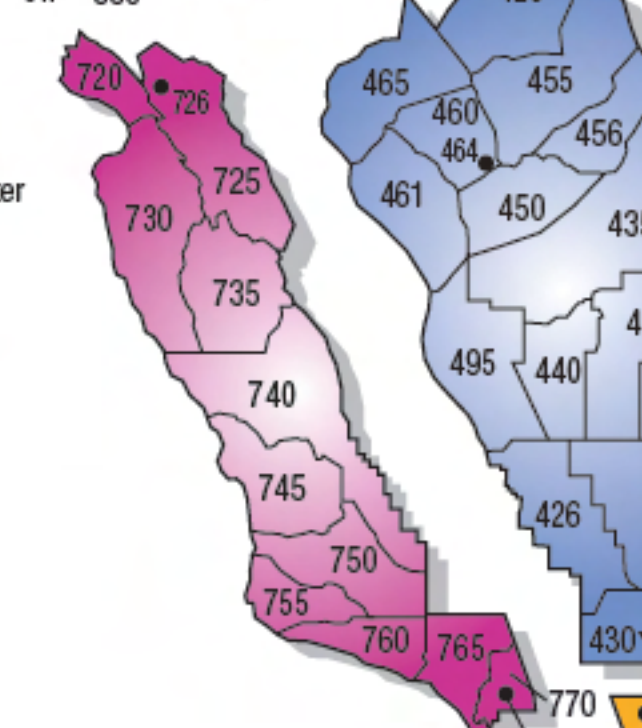

CHP GEOGRAPHICAL ORGANIZATION

1-2009

All cadet testing is done at the Division level. This map is provided to help applicants find the Division they live in and will test in. Where you test has nothing to do with where you might be assigned if you graduate from the CHP Academy. Please go to the Frequently Asked Questions link to find a detailed explanation of how assignments are made.

101 NORTHERN DIVISION REDDING

- 120 Crescent City
- 125 Humboldt
- 126 Garberville
- 130 Red Bluff
- 131 Cottonwood Inspection Facility
- 135 Redding
- 140 Susanville
- 145 Yreka
- 146 Mt. Shasta
- 147 Dunsmuir Grade Inspection Facility
- 150 Ukiah
- 151 Clear Lake
- 155 Williams
- 160 Willows
- 165 Quincy
- 170 Alturas
- 175 Trinity River

301 GOLDEN GATE DIVISION VALLEJO

- 318 Golden Gate Communications Center
- 320 Contra Costa
- 325 Napa
- 330 Redwood City
- 335 San Francisco
- 340 San Jose
- 345 Hayward
- 347 Nimitz Inspection Facility
- 350 Marin
- 360 Santa Rosa
- 365 Solano
- 366 Cordelia Inspection Facility
- 370 Oakland
- 375 Castro Valley
- 390 Dublin
- 391 Mission Grade Inspection Facility

701 COASTAL DIVISION SAN LUIS OBISPO

- 720 Santa Cruz
- 725 Hollister-Gilroy
- 726 Gilroy Inspection Facility
- 730 Monterey
- 735 King City
- 740 Templeton
- 745 San Luis Obispo
- 750 Santa Maria
- 755 Buellton
- 760 Santa Barbara
- 765 Ventura
- 770 Moorpark
- 771 Conejo Inspection Facility