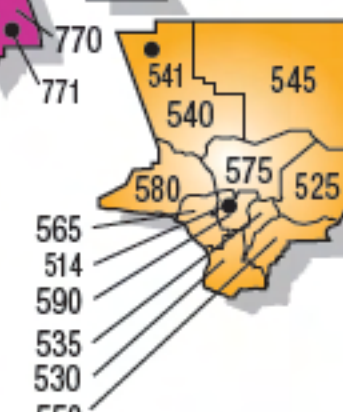

501 SOUTHERN DIVISION LOS ANGELES

- 514 Los Angeles Communications Center
- 525 Baldwin Park
- 530 South Los Angeles
- 535 East Los Angeles
- 540 Newhall
- 541 Castaic Inspection Facility
- 545 Antelope Valley
- 550 Santa Fe Springs
- 565 West Los Angeles
- 575 Altadena
- 580 West Valley
- 590 Central Los Angeles