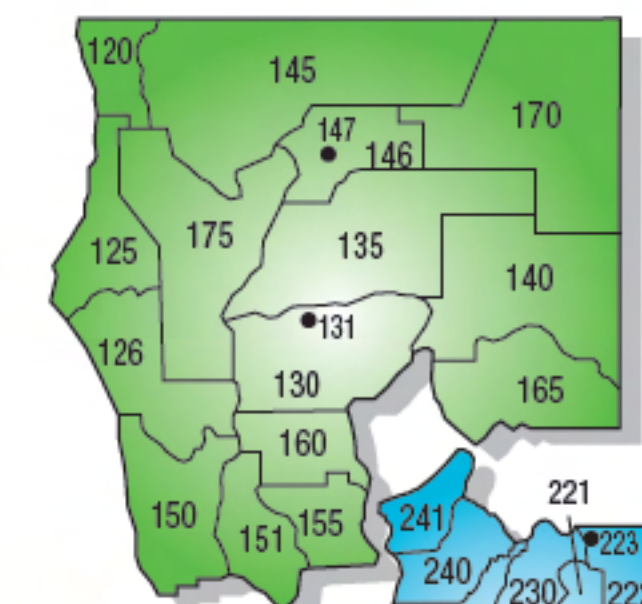

CHP GEOGRAPHICAL ORGANIZATION

1-2009

All cadet testing is done at the Division level. This map is provided to help applicants find the Division they live in and will test in. Where you test has nothing to do with where you might be assigned if you graduate from the CHP Academy. Please go to the Frequently Asked Questions link to find a detailed explanation of how assignments are made.

101 NORTHERN DIVISION REDDING

- 120 Crescent City
- 125 Humboldt
- 126 Garberville
- 130 Red Bluff
- 131 Cottonwood Inspection Facility
- 135 Redding
- 140 Susanville
- 145 Yreka
- 146 Mt. Shasta
- 147 Dunsmuir Grade Inspection Facility
- 150 Ukiah
- 151 Clear Lake
- 155 Williams
- 160 Willows
- 165 Quincy
- 170 Alturas
- 175 Trinity River

701 COASTAL DIVISION SAN LUIS OBISPO

- 720 Santa Cruz
- 725 Hollister-Gilroy
- 726 Gilroy Inspection Facility
- 730 Monterey
- 735 King City
- 740 Templeton
- 745 San Luis Obispo
- 750 Santa Maria
- 755 Buellton
- 760 Santa Barbara
- 765 Ventura
- 770 Moorpark
- 771 Conejo Inspection Facility