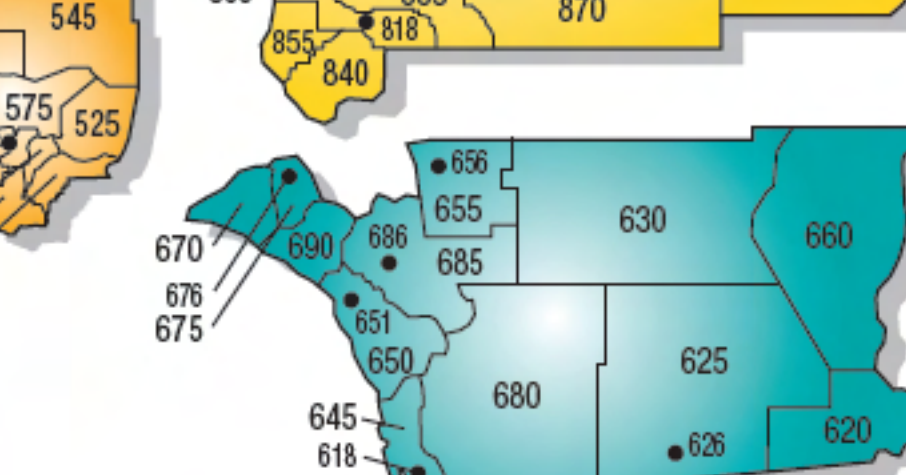

201 VALLEY DIVISION SACRAMENTO

- 214 Sacramento Communications Center
- 220 Auburn
- 221 Gold Run
- 222 Truckee
- 223 Donner Pass Inspection Facility
- 230 Grass Valley
- 240 Oroville
- 241 Chico
- 245 Placerville
- 246 South Lake Tahoe
- 250 North Sacramento
- 252 South Sacramento
- 255 San Andreas
- 260 East Sacramento
- 265 Stockton
- 266 Tracy
- 280 Woodland
- 285 Yuba-Sutter
- 295 Amador

801 INLAND DIVISION SAN BERNARDINO

- 818 Inland Communications Center
- 820 Bridgeport
- 825 Bishop
- 830 Mojave
- 834 Needles
- 835 Barstow
- 840 Riverside
- 850 Victorville
- 855 Rancho Cucamonga
- 860 San Bernardino
- 865 Arrowhead
- 870 Morongo Basin