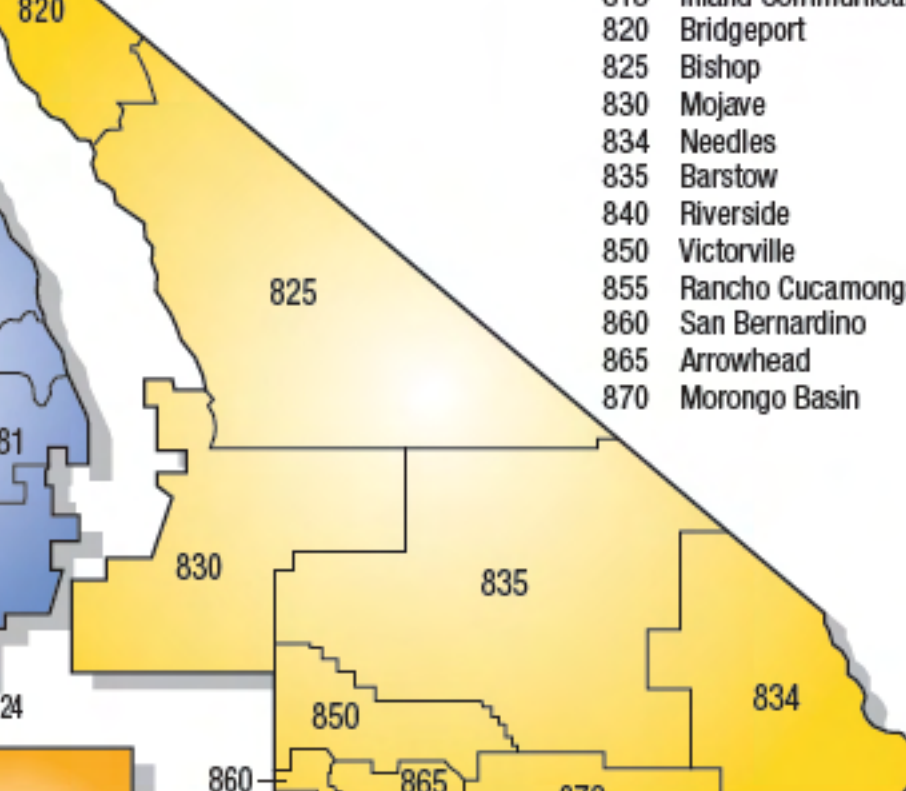

701 COASTAL DIVISION SAN LUIS OBISPO

- 720 Santa Cruz
- 725 Hollister-Gilroy
- 726 Gilroy Inspection Facility
- 730 Monterey
- 735 King City
- 740 Templeton
- 745 San Luis Obispo
- 750 Santa Maria
- 755 Buellton
- 760 Santa Barbara
- 765 Ventura
- 770 Moorpark
- 771 Conejo Inspection Facility

501 SOUTHERN DIVISION LOS ANGELES

- 514 Los Angeles Communications Center
- 525 Baldwin Park
- 530 South Los Angeles
- 535 East Los Angeles
- 540 Newhall
- 541 Castaic Inspection Facility
- 545 Antelope Valley
- 550 Santa Fe Springs
- 565 West Los Angeles
- 575 Altadena
- 580 West Valley
- 590 Central Los Angeles

201 VALLEY DIVISION SACRAMENTO

- 214 Sacramento Communications Center
- 220 Auburn
- 221 Gold Run
- 222 Truckee
- 223 Donner Pass Inspection Facility
- 230 Grass Valley
- 240 Oroville
- 241 Chico
- 245 Placerville
- 246 South Lake Tahoe
- 250 North Sacramento
- 252 South Sacramento
- 255 San Andreas
- 260 East Sacramento
- 265 Stockton
- 266 Tracy
- 280 Woodland
- 285 Yuba-Sutter
- 295 Amador

801 INLAND DIVISION SAN BERNARDINO

- 818 Inland Communications Center
- 820 Bridgeport
- 825 Bishop
- 830 Mojave
- 834 Needles
- 835 Barstow
- 840 Riverside
- 850 Victorville
- 855 Rancho Cucamonga
- 860 San Bernardino
- 865 Arrowhead
- 870 Morongo Basin