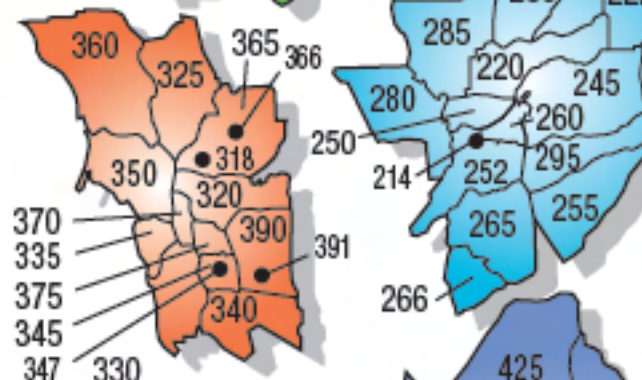

CHP GEOGRAPHICAL ORGANIZATION

1-2009

All cadet testing is done at the Division level. This map is provided to help applicants find the Division they live in and will test in. Where you test has nothing to do with where you might be assigned if you graduate from the CHP Academy. Please go to the Frequently Asked Questions link to find a detailed explanation of how assignments are made.

101 NORTHERN DIVISION REDDING

- 120 Crescent City
- 125 Humboldt
- 126 Garberville
- 130 Red Bluff
- 131 Cottonwood Inspection Facility
- 135 Redding
- 140 Susanville
- 145 Yreka
- 146 Mt. Shasta
- 147 Dunsmuir Grade Inspection Facility
- 150 Ukiah
- 151 Clear Lake
- 155 Williams
- 160 Willows
- 165 Quincy
- 170 Alturas
- 175 Trinity River

301 GOLDEN GATE DIVISION VALLEJO

- 318 Golden Gate Communications Center
- 320 Contra Costa
- 325 Napa
- 330 Redwood City
- 335 San Francisco
- 340 San Jose
- 345 Hayward
- 347 Nimitz Inspection Facility
- 350 Marin
- 360 Santa Rosa
- 365 Solano
- 366 Cordelia Inspection Facility
- 370 Oakland
- 375 Castro Valley
- 390 Dublin
- 391 Mission Grade Inspection Facility

701 COASTAL DIVISION SAN LUIS OBISPO

- 720 Santa Cruz
- 725 Hollister-Gilroy
- 726 Gilroy Inspection Facility
- 730 Monterey
- 735 King City
- 740 Templeton
- 745 San Luis Obispo
- 750 Santa Maria
- 755 Buellton
- 760 Santa Barbara
- 765 Ventura
- 770 Moorpark
- 771 Conejo Inspection Facility

501 SOUTHERN DIVISION LOS ANGELES

- 514 Los Angeles Communications Center
- 525 Baldwin Park
- 530 South Los Angeles
- 535 East Los Angeles
- 540 Newhall
- 541 Castaic Inspection Facility
- 545 Antelope Valley
- 550 Santa Fe Springs
- 565 West Los Angeles
- 575 Altadena
- 580 West Valley
- 590 Central Los Angeles

201 VALLEY DIVISION SACRAMENTO